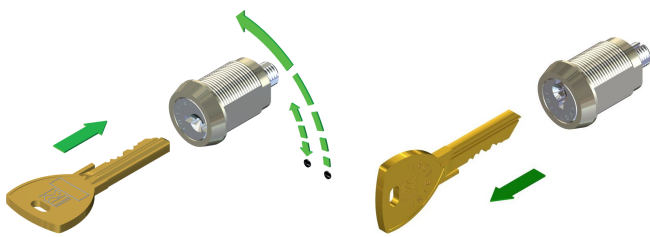

Rielda locks offers you an innovative and extended range of levers locks, for T handles and mechanically Re-Programmable and capable of solving, in a quick and simple manner, all the problems linked to safety and control of your keys.

Do you need to manage sets of locks?

Lever, T handle and mechanical Re-Programmable locks provide you with an equally important solution to manage sets of locks. Finally, you can manage your vending machines with a single and unique key for each zone!

Rielda Re-Programmable locks allow you to change the key used with a completely different one without replacing the locks. Simply half turn the Programming key to change the combination of the lock and cancel the previously used key. There's no need to dismantle the lock from the support.

PROGRAMMING

- Insert the gold programming key
- Swing the key
- Rotate the key to the vertical position

- Remove the key
- The lock is now programmed. Put away the gold programming key in a safe place and use the silver key