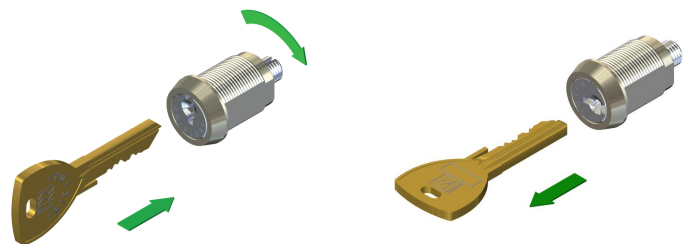

RE-PROGRAMMING

- Insert the gold programming key
- Rotate the key (from the vertical position to the horizontal position)

- Remove the key
- The lock is now ready to be programmed with a new key

The keys are sold in kits with 1 "programming" key (gold) and a number of "use" keys (silver) as needed. When sold, a key code is assigned to you and only can ask for copies of that code.

Duplication of the keys is forbidden since the keys are subject to patent

It will be very simple for you to disable keys that lost or unreturned keys, duplicated without authorisation or in the wrong hands. Most vending machine manufacturers choose Rielda Locks take a good look at the machines you own, you may already have Rielda Re-Programmable Locks, but you don't know it