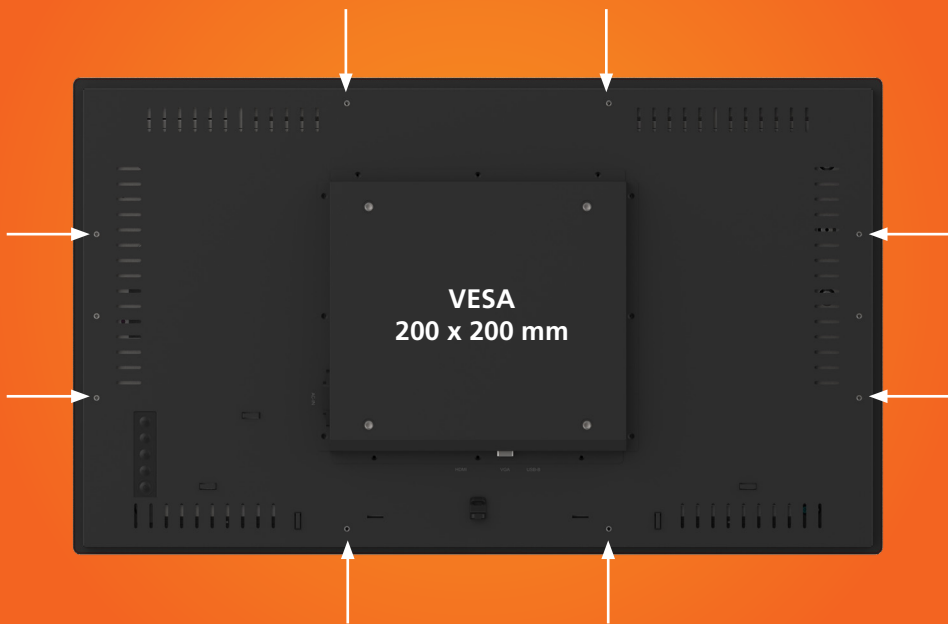

75TP3150

IP65 with 30-Point P-CAP Multi-Touch

31.5 inch Touch Monitor

75TP3150

Slim Bezel Design

→ 20mm ←

Up to 30 Points Multi-Touch support
2 Points Hover Touch (6mm glass with gloves)

Interface Protect Cover

Features

Multiple Video Interfaces (HDMI, VGA, Display Port) and Touch Function Support

Bracket Mount for Landscape or Portrait

IP65 Rating High Contrast Panel

Specification

75TP3150	
Size	31.5" TFT LCD
Maximum Resolution	1920 x 1080
Contrast Ratio	3000:1
Brightness (Backlight Type)	500 nits (No Touch), 450 nits (P-CAP)
View Angle	H:178°, V:178°
Touch LCD Display	
Touch Type	Projected Capacitive
Touch points	30 points Touch (windows)
Hover Touch	2 points 6mm glass / gloves 5pts
Touch Screen Interface	USB-HID (Type B)
I/O Port	
Serial Port	-
USB Port	1 x USB 2.0 (Type B) for Touch Interface (USB-HID)
Video Port	1 x VGA, 1 x DP, 1 x HDMI 1.3 (up to 1920 x 1080 @ 60)
Audio Port	-
Power Input	1 x AC Power Inlet
Physical Properties	
Power Supply	60W Internal Power Adaptor
Housing Color	Black
Material	Glass, SECC Metal
Compliance	Front Panel IP65 Compliant
Dimensions (W x H x D) mm	739.4 x 433.85 x 61mm
Net Weight (kg)	10.35 kg
Gross Weight (kg)	12.85 kg
Carton (W x H x D) mm	890 x 155 x 630 mm
VESA	200 x 200 mm
Safety	
Certifications	CE, CB, FCC, UL, CCC
Environment	
Operating Temperature / Operating Humidity	0°C ~ 40°C, 20% ~ 80% RH. Non-Condensing
Storage Temperature / Storage Humidity	-20°C ~ 60°C, 10% ~ 90% RH. Non-Condensing

Dimension