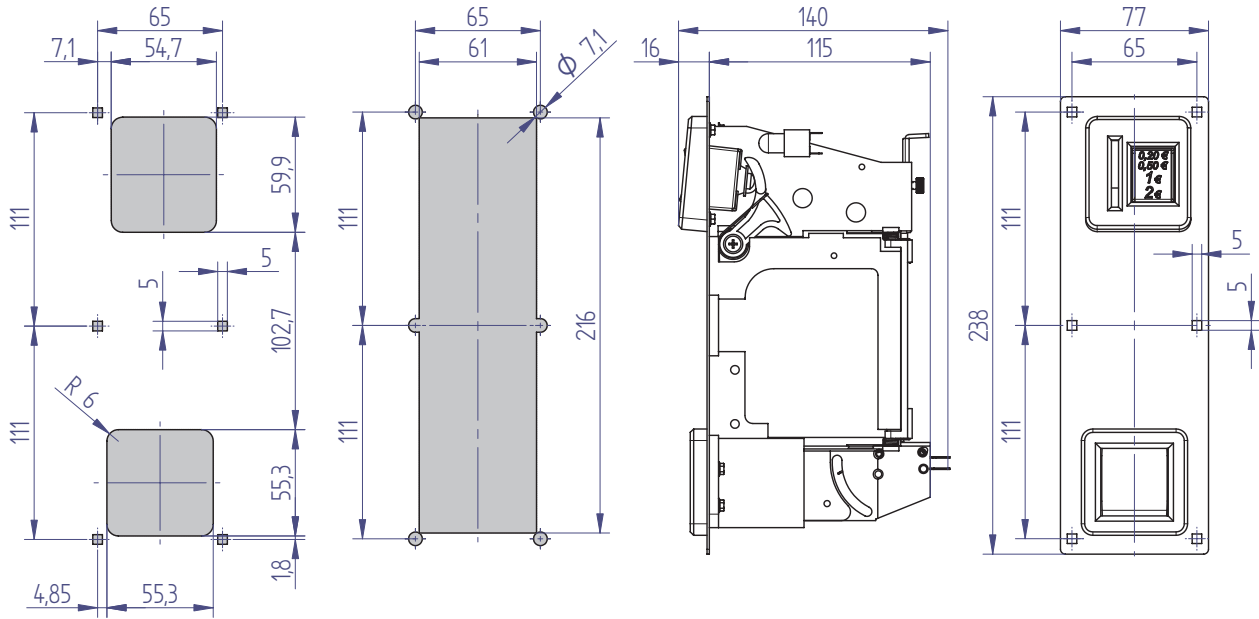

PANEL MOUNTING

Partnumber 8-0003