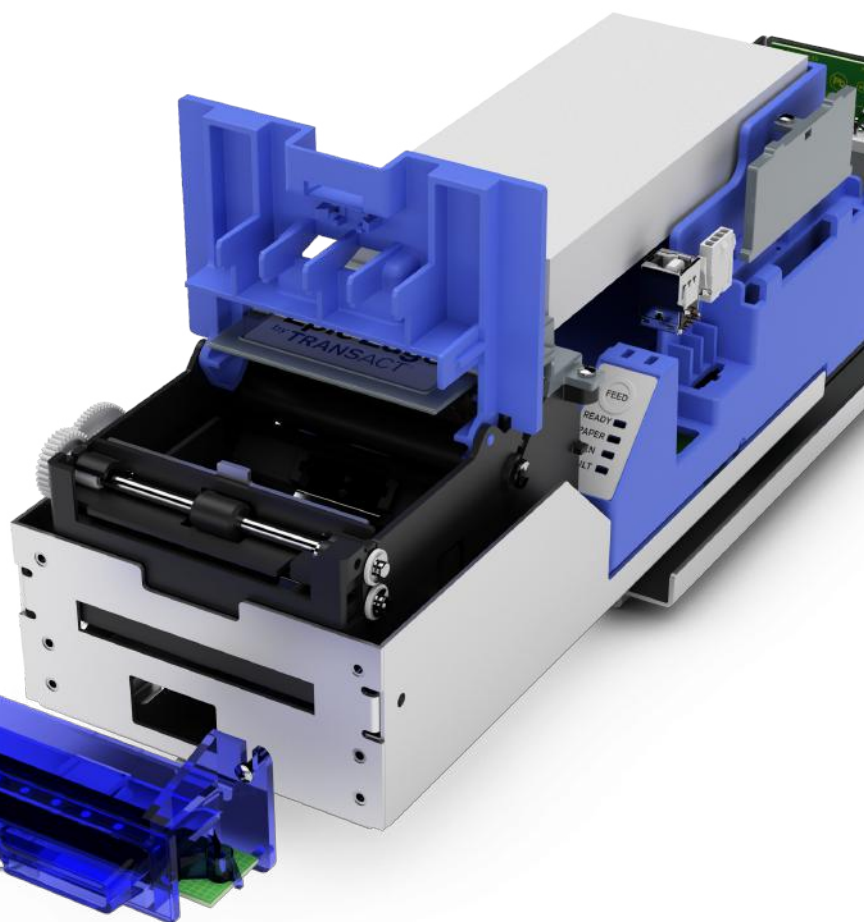

Epic Edge™
by **TRANSACT®**

THE INDUSTRY'S NEWEST AND MOST ADVANCED TITO PRINTER

The next-generation Epic Edge™ is the latest and best choice in ticket in/ ticket out (TITO) printers, offering the highest print quality in the market thanks to its unmatched print resolution and cutting-edge features. Packed with technology to simplify your operations and improve slot floor performance, the Epic Edge retains key designs from the ever reliable and industry award-winning Epic 950®.

YOUR OLD PRINTER TECHNOLOGY JUST GOT EDGED OUT

TransAct's Epic Edge™ is the most innovative TITO printer on the market, as it's the only one that features an unmatched 300 DPI, a high-speed firmware uploading solution and a single interface board for all games. These unique functions are specifically designed to optimize casino efficiency and save operators time. Epic Edge tickets also feature dynamic graphic images, making it ideal for implementation alongside bonusing applications such as Epicentral® from TransAct®.

Why settle for subpar technology? Have an "Edge" over the rest.

300 DPI

The Epic Edge™ offers more than twofold of improvement in image quality over current industry options thanks to its 300 DPI print resolution. This unmatched resolution not only provides stunning graphics and eye-catching tickets, but it also saves casino operators time. By printing high-quality razor-sharp barcodes, the “Edge” increases ticket acceptance rates and reduces attendant calls, optimizing casino performance and allowing slot and table operations to run at peak efficiency. This high-resolution also provides for a nearly unlimited array of characters of multiple languages to fit the needs of casinos world-wide.