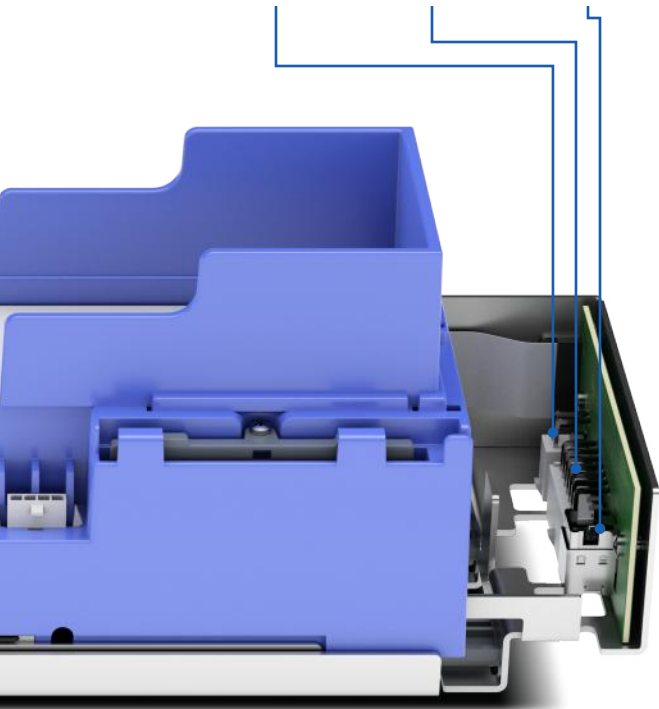

POWER   **NETPLEX & SERIAL**   **USB**