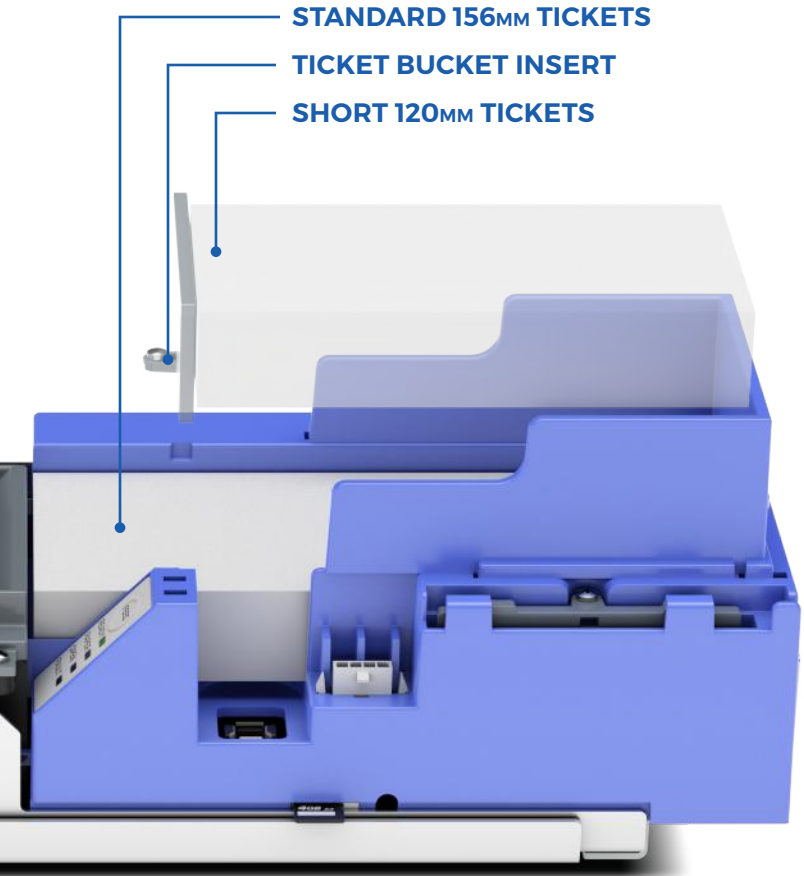

Why settle for subpar technology? Have an "Edge" over the rest.

300 DPI

The Epic Edge™ offers more than twofold of improvement in image quality over current industry options thanks to its 300 DPI print resolution. This unmatched resolution not only provides stunning graphics and eye-catching tickets, but it also saves casino operators time. By printing high-quality razor-sharp barcodes, the “Edge” increases ticket acceptance rates and reduces attendant calls, optimizing casino performance and allowing slot and table operations to run at peak efficiency. This high-resolution also provides for a nearly unlimited array of characters of multiple languages to fit the needs of casinos world-wide.

300DPI

90,000 pixels per inch

FASTEST FIRMWARE UPLOADING

Epic Edge™ comes with two additional high-speed interfaces to simplify firmware updates and graphics downloads.

A new Micro SD Card interface makes it simple to update the printer on the slot floor, without having to carry a laptop or turn off the slot machine. Simply un-rack the printer, plug in a Micro SD Card and wait for a printed ticket confirming that the update is complete.

A high-speed USB Interface makes it easy to connect the Epic Edge to a laptop for updates performed on or off the casino floor.

ECO-FRIENDLY TICKET BUCKET

The Epic Edge™ contains an adjustable ticket bucket that allows operators to use smaller, paper-saving tickets to work with ecological programs being implemented in casinos. More functional than ever, the Epic Edge can handle two ticket sizes. The new smaller (120mm) ticket enables casinos to save money while also helping casinos achieve environmental goals. Additionally, the Epic Edge also handles standard (156mm) tickets.

ONE PRINTER FOR ALL GAMES

The Epic Edge™ is the one printer that can be used interchangeably in all OEM platforms. By incorporating all interfaces into one board, casino operators reduce costs by only inventorying a single printer, for any game.