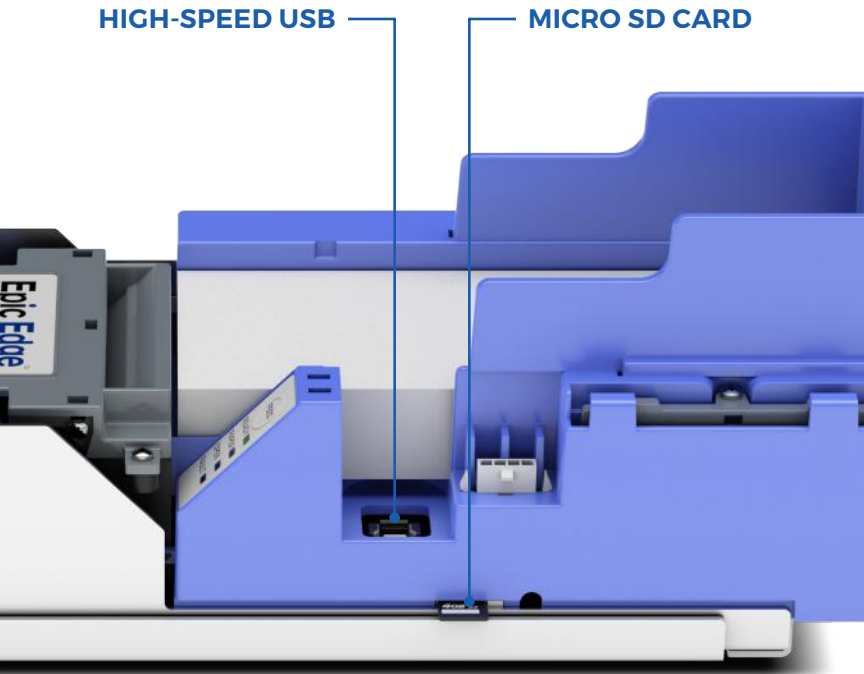

Why settle for subpar technology? Have an "Edge" over the rest.

300 DPI

The Epic Edge™ offers more than twofold of improvement in image quality over current industry options thanks to its 300 DPI print resolution. This unmatched resolution not only provides stunning graphics and eye-catching tickets, but it also saves casino operators time. By printing high-quality razor-sharp barcodes, the “Edge” increases ticket acceptance rates and reduces attendant calls, optimizing casino performance and allowing slot and table operations to run at peak efficiency. This high-resolution also provides for a nearly unlimited array of characters of multiple languages to fit the needs of casinos world-wide.

300DPI

90,000 pixels per inch

FASTEST FIRMWARE UPLOADING

Epic Edge™ comes with two additional high-speed interfaces to simplify firmware updates and graphics downloads.

A new Micro SD Card interface makes it simple to update the printer on the slot floor, without having to carry a laptop or turn off the slot machine. Simply un-rack the printer, plug in a Micro SD Card and wait for a printed ticket confirming that the update is complete.

A high-speed USB Interface makes it easy to connect the Epic Edge to a laptop for updates performed on or off the casino floor.

ECO-FRIENDLY TICKET BUCKET

The Epic Edge™ contains an adjustable ticket bucket that allows operators to use smaller, paper-saving tickets to work with ecological programs being implemented in casinos. More functional than ever, the Epic Edge can handle two ticket sizes. The new smaller (120mm) ticket enables casinos to save money while also helping casinos achieve environmental goals. Additionally, the Epic Edge also handles standard (156mm) tickets.

ONE PRINTER FOR ALL GAMES

The Epic Edge™ is the one printer that can be used interchangeably in all OEM platforms. By incorporating all interfaces into one board, casino operators reduce costs by only inventorying a single printer, for any game.