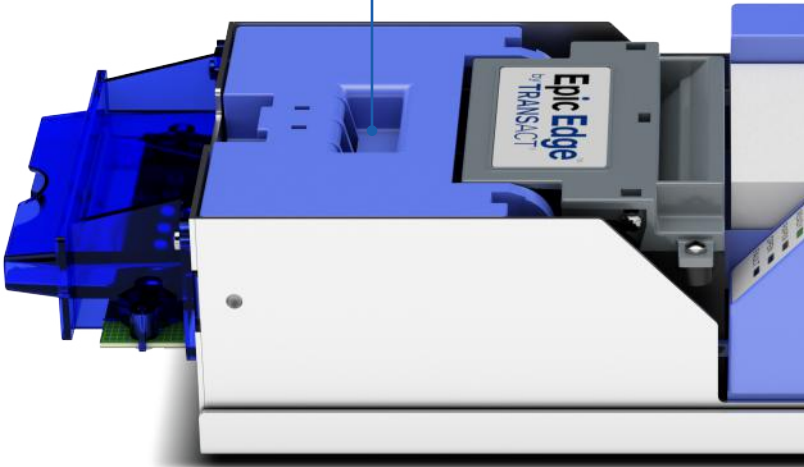

300 DPI

The Epic Edge™ offers more than twofold of improvement in image quality over current industry options thanks to its 300 DPI print resolution. This unmatched resolution not only provides stunning graphics and eye-catching tickets, but it also saves casino operators time. By printing high-quality razor-sharp barcodes, the “Edge” increases ticket acceptance rates and reduces attendant calls, optimizing casino performance and allowing slot and table operations to run at peak efficiency. This high-resolution also provides for a nearly unlimited array of characters of multiple languages to fit the needs of casinos world-wide.

300DPI

90,000 pixels per inch