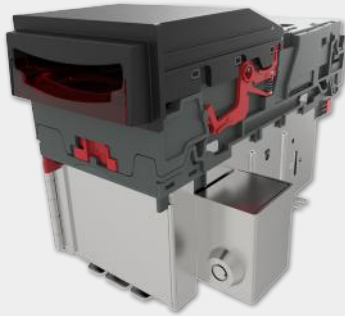

Configurations

Front Right / Back Right
Front Left / Back Left