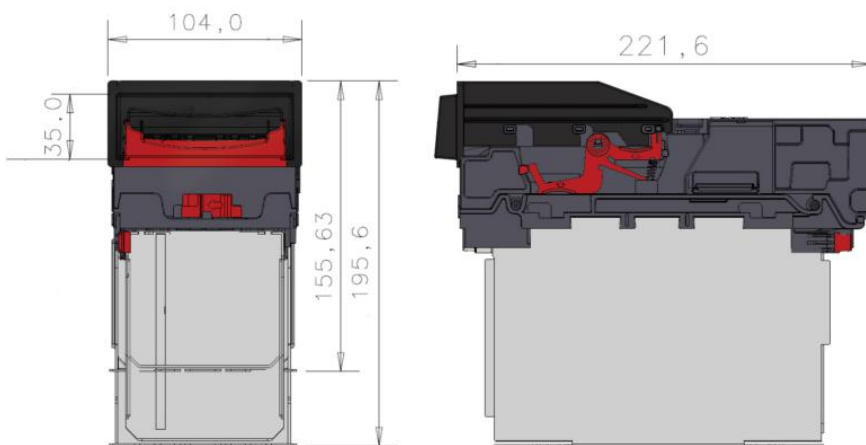

66/69/82mm width Vertical up/down
Various snout options Horizontal
Rainbow illumination options*

Cashbox Options

300/600 slide
300/600 clip
300 lockable
Stackerless

MCBF

200,000

* Rainbow illumination bezel compatible with serial protocols only