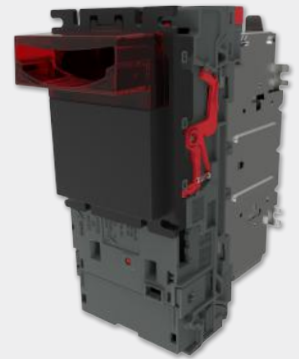

Also Available:

Cash Box

600 Slide In (PA00194) | NV9 USB-202