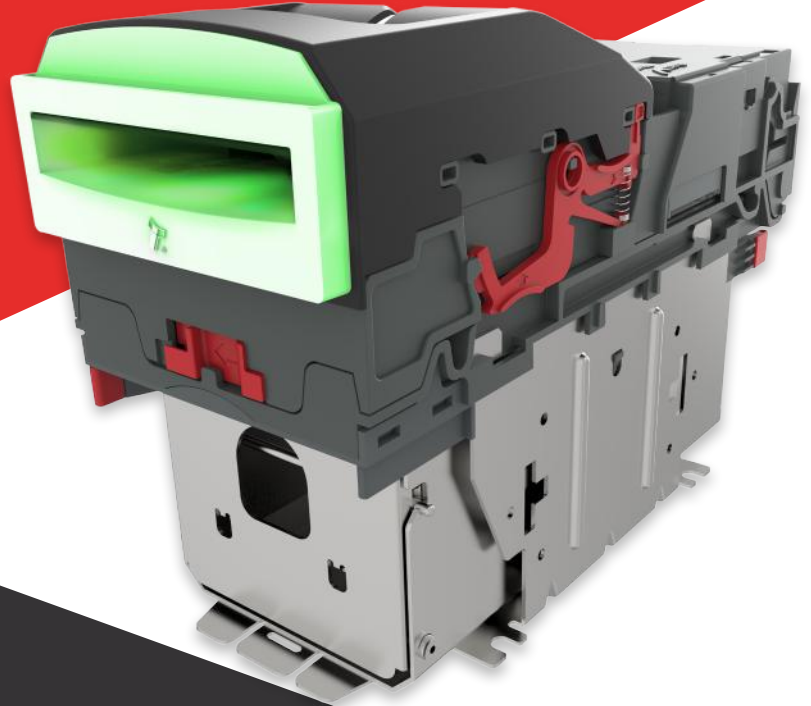

Innovative Technology

INTELLIGENCE IN VALIDATION

NV9 USB

“Enhanced sensing technology”

- Exceptional field reliability
- Enhanced sensing technology
- Cashbox & bezel options to suit all applications
- Future proof
- Modular design - recycler or ticket printer available

FEATURES

- Various cashbox and bezel options
- Proven field reliability
- Enhanced sensing technology = high acceptance rate for multi-currency
- Easy maintenance, free firmware updates
- Over 100 different world currencies accepted
- Modular design - recycler or ticket printer available

66/69/82mm width Vertical up/down
Various snout options Horizontal
Rainbow illumination options*

Cashbox Options

300/600 slide
300/600 clip
300 lockable
Stackerless

MCBF

200,000

* Rainbow illumination bezel compatible with serial protocols only